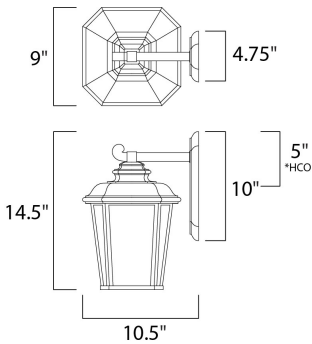

PRODUCT DESCRIPTION

A classical, traditional style finished in a rustic Black Oxide finish with Weathered Frost glass is sure to add elegance to your home's exterior. Available in both incandescent and fluorescent versions with an source to consider.

MEASUREMENTS

- DIMENSION : 9" W x 14.5" H x 10.5" Ext
- BACK PLATE : 4.75" W x 10" H x 5" HCO
- HANGING WEIGHT : 5.72 lb

LAMPING

- INPUT VOLTAGE : 120V
- BULB : 1 x 60W Incandescent E26 Medium , 60W Total
- BULB INCLUDED : (Not Included)
- DIMMABLE : Yes

FINISHES OPTION

- Black Oxide (BO)

GLASS

Weathered Frost WF

MATERIAL

Aluminum, Glass

RATINGS

cETLus
Wet Location

ADDITIONAL

OPERATING TEMPERATURE:
-20°C (-4°F), 40°C (104°F)

Always consult a qualified electrician before installing any lighting product.